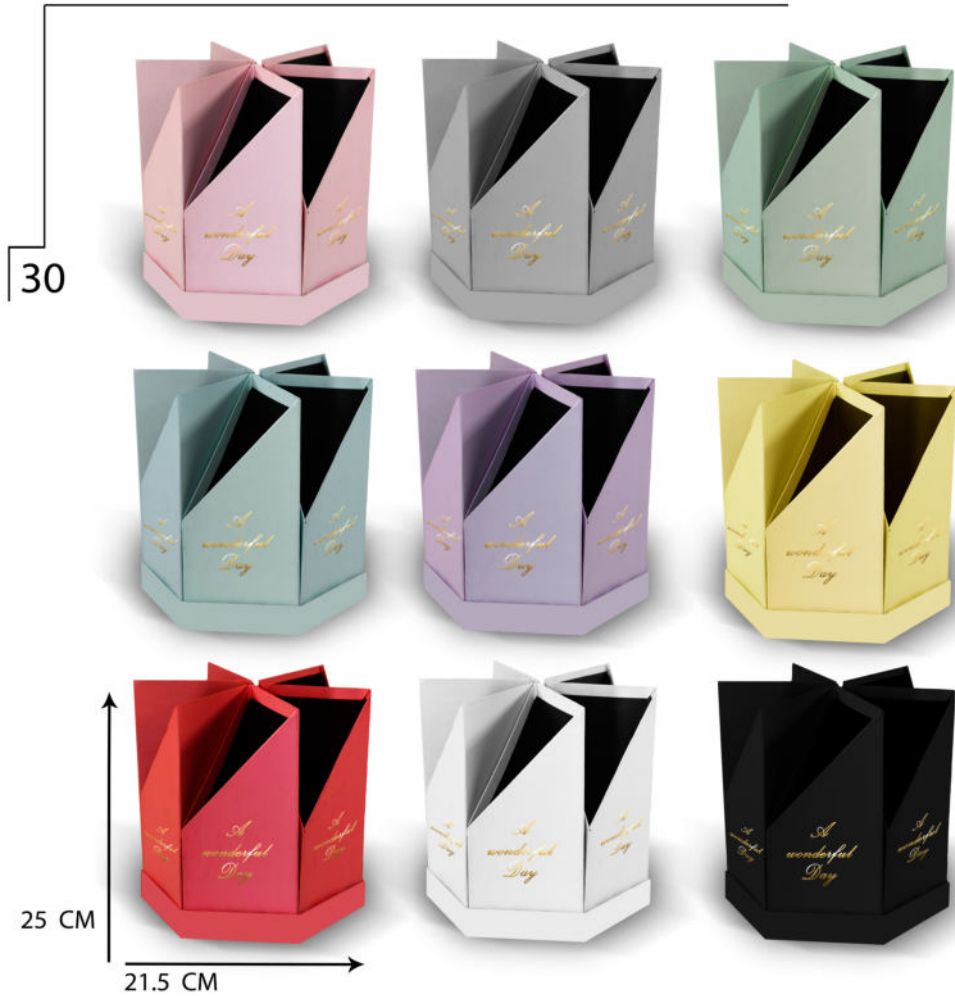

26

CODE: K90

Size	Length	Width	Height
1	50	8	6

27

KADOPICH

WWW.KADOOPICH.COM

CODE: K1

Size	Length	Width	Height
1	20/5	20/5	17

28

CODE: K2

Size	Length	Width	Height
1	20	20	14

KADOPICH
WWW.KADOOPICH.COM

CODE: K3

Size	Diameter	Height
1	29/5	30

KADOPICH

WWW.KADOOPICH.COM

CODE: K5

Size	Length	Width	Height
1	12	21.5	25

KADOPICH

WWW.KADOOPICH.COM

CODE: K6

Size	Length	Width	Height
1	21	21	20

31

20 CM