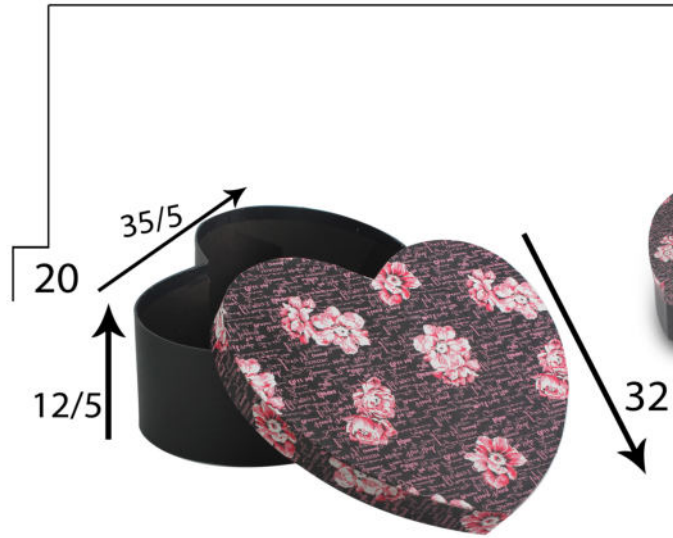

K2-55-01

CODE: K2-55

Size	Length	Width	Height
1	19	16/5	7/5
2	23/5	20	8/5
3	27/5	23/5	10
4	32	28	11
5	35/5	32	12/5

KADOPICH

WWW.KADOOPICH.COM

CODE:K3-55

Size	Length	Width	Height
1	19	16/5	7/5
2	23/5	20	8/5
3	27/5	23/5	10
4	32	28	11
5	35/5	32	12/5