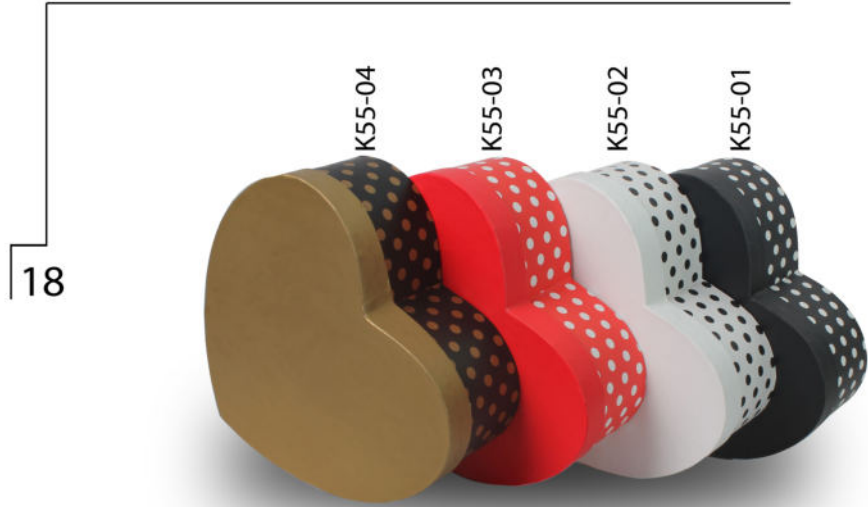

CODE: K55

Size	Length	Width	Height
1	19	16/5	7/5
2	23/5	20	8/5
3	27/5	23/5	10
4	32	28	11
5	35/5	32	12/5