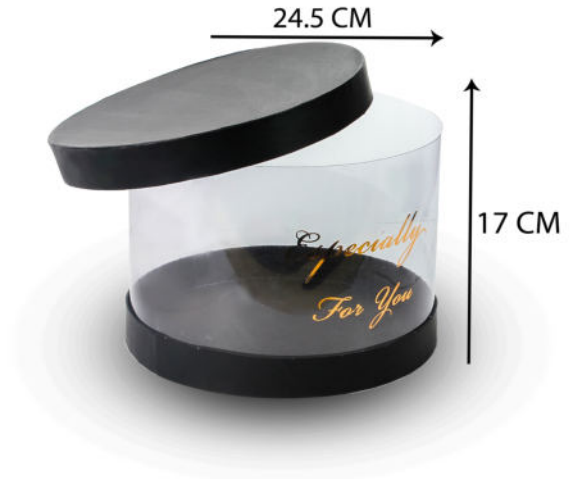

CODE: K60

Size	Diameter	Height
1	14/5	17
2	17/5	19
3	20/5	22
4	24/5	25

KADOPICH

WWW.KADOOPICH.COM

22

CODE: K65

Size	Diameter	Height
1	14/5	12
2	17/5	13
3	20/5	15/5
4	24/5	17

KADOPICH