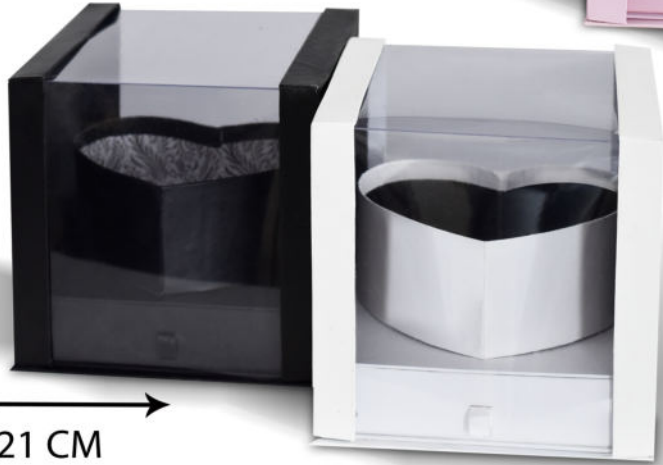

KADOPICH

WWW.KADOOPICH.COM

CODE: K6

Size	Length	Width	Height
1	21	21	20

31

20 CM

21 CM