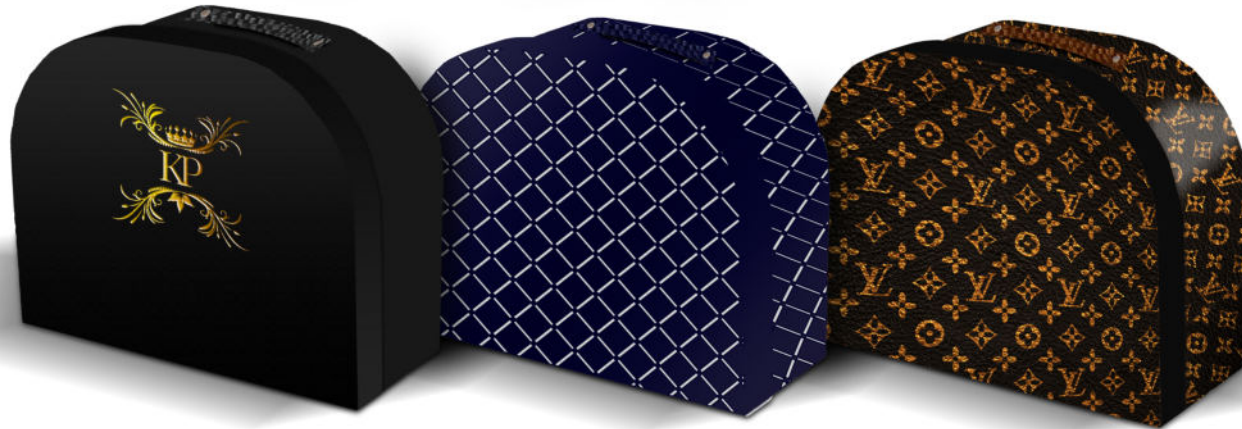

KADOPICH

WWW.KADOOPICH.COM

36