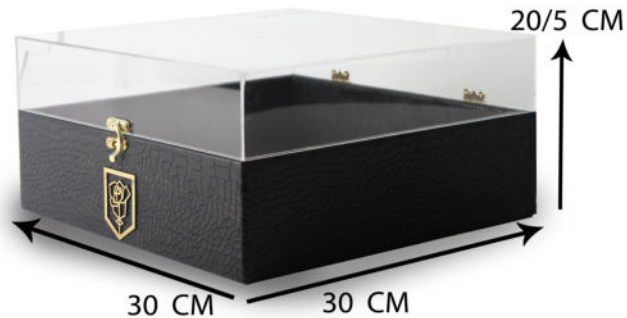

KADOPICH

WWW.KADOOPICH.COM