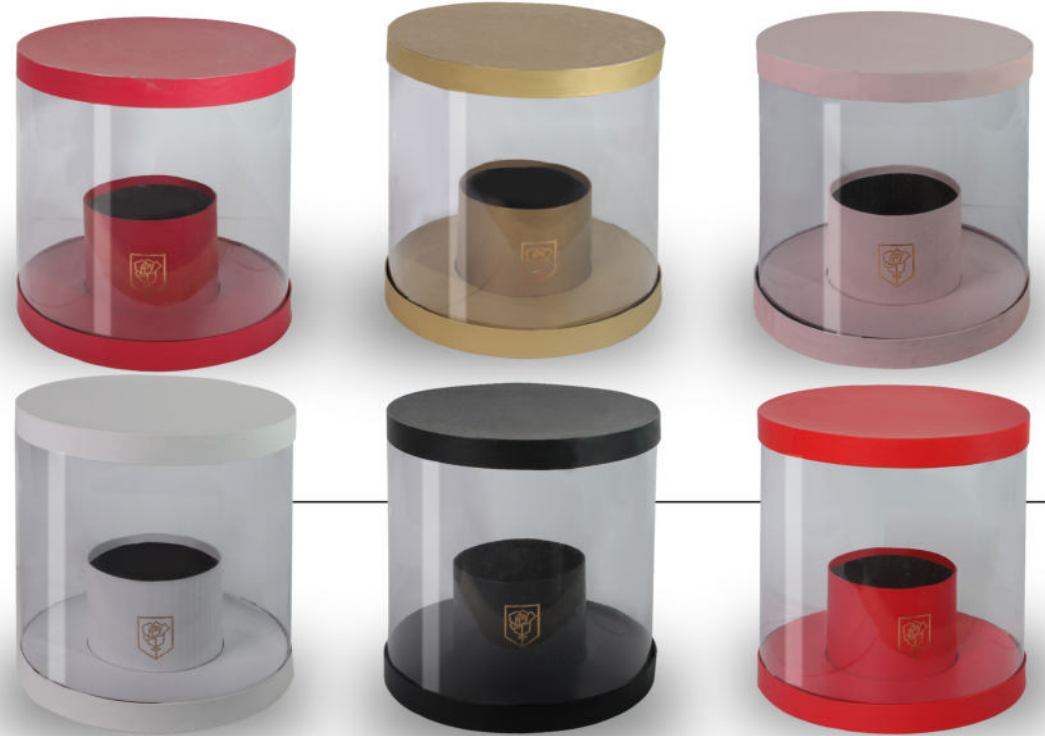

28

CODE: K2

Size	Length	Width	Height
1	20	20	14

KADOPICH
WWW.KADOOPICH.COM

CODE: K3

Size	Diameter	Height
1	29/5	30

KADOPICH

WWW.KADOOPICH.COM