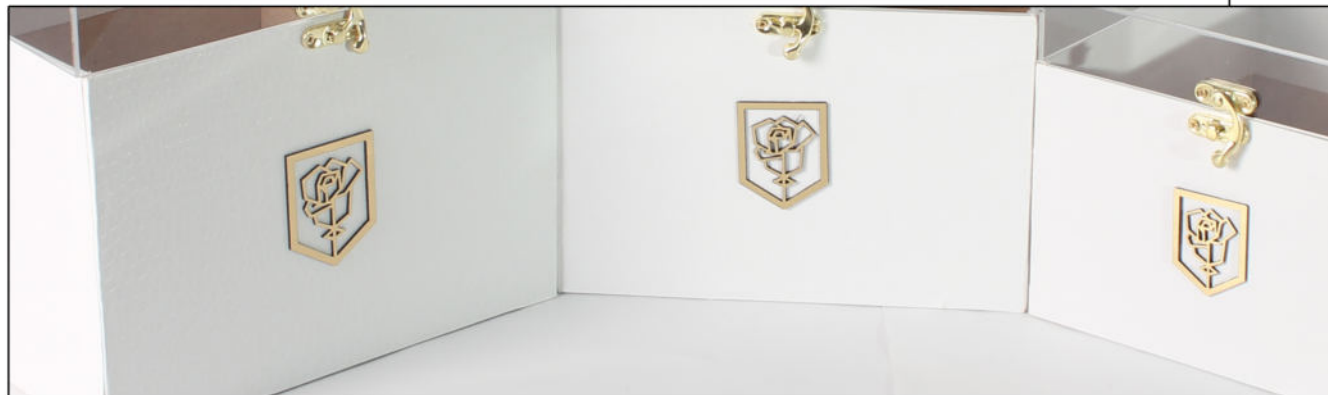

CODE: O10

Size	Length	Width	Height
1	18	18	14/5
2	20	20	17
3	22	22	19/5